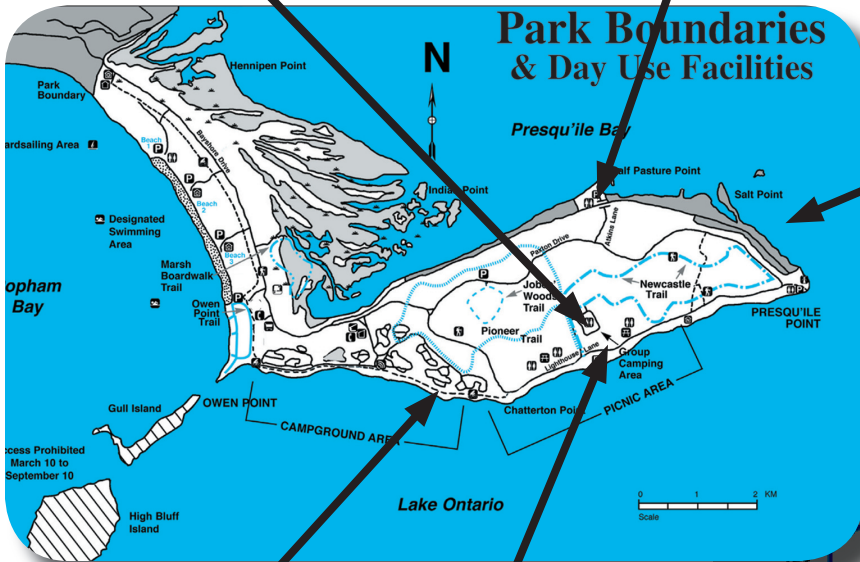

# Remembering Speedy

1804 to 2004

## Reenactment Map and Facilities

Presqu'ile Provincial Park and  
The Municipality of Brighton  
August 21 and 22, 2004

Group camping area-  
Two sites have been reserved for reenactors.

Calf Pasture area-  
Fictional Battle #1 location  
and boat launch

Boat Launch near site  
326 in the Elmvale  
Campground

Day use #2 area-  
Battle and  
encampment site

Proposed Parade route  
from the Brighton arena  
to Proctor House